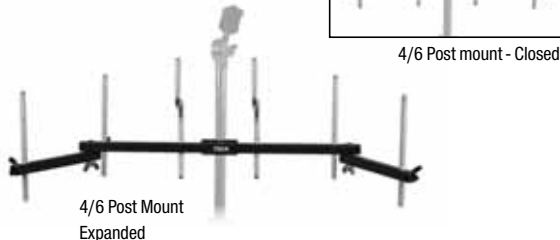

MOUNTS

ACCESSORY MOUNTS

Add percussion accessories to any drum set up with this heavy duty steel mount with adjustable rods. It easily attaches to stands from 3/8" to 1-1/8", and is available in 2 expandable sizes (2/4) and (4/6). Perfect for compact spaces!

MODEL	DESCRIPTION
T-ACCMT-2/4	Toca Accessory Mount, 2 or 4 Post
T-ACCMT-4/6	Toca Accessory Mount, 4 or 6 Post

4/6 Post mount - Closed