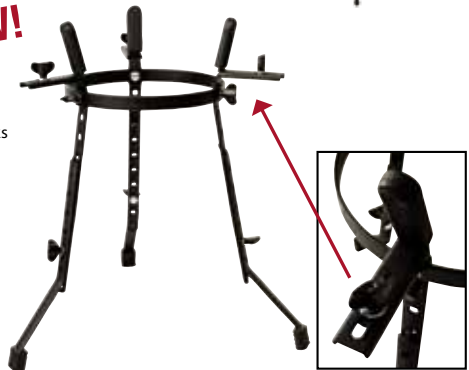

MODEL	DESCRIPTION
T-TRAY-SM	Small Stand-Mountable Percussion Tray

PERCUSSION TRAY TABLE

The Percussion Tray is great for holding Multiple percussion accessories such as Shakers, Cowbells, Tambourines and even Bongos! Includes fully adjustable stand with Double braced legs. Perfect for any drumset player.

MODEL	DESCRIPTION
T-TRAY	Percussion Tray Table with Stand

MULTI-PURPOSE PERCUSSION STAND

Designed to accommodate multiple types and sizes of world percussion instruments, from congas to djembes to doumbeks and beyond, the Toca Multipurpose Basket Stand provides superb versatility in an affordable package. Each leg can be individually adjusted allowing for seated, standing or tilted positions. Three-way adjustable basket accommodates the most popular drum sizes as well as odd shapes. Durable black powder coat finish. Tool-free assembly and disassembly in 2 minutes or less for quick set-up and strike.

MODEL	DESCRIPTION
3800	Multi-Purpose Basket Stand

NEW!

STANDS

LOW RIDER SEATED BONGO STAND

Fits all bongos. Fully adjustable with Double braced legs. Perfect for any drumset player.

MODEL _____
TSBST

BONGO STAND ATTACHMENT